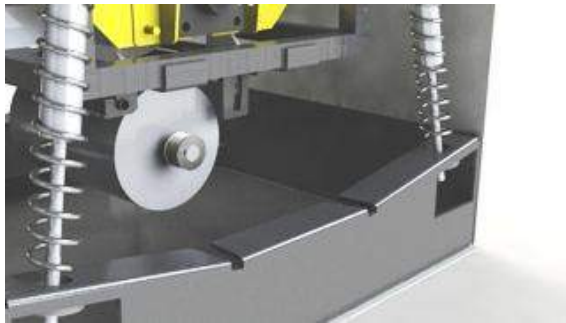

iShake

Intelligent paint mixing

Innovation

- Driveshaft creates 80% more centrifugal force.
- Softstart reduces colorant over hang on lid
- Customise parameters via LED screen & rs 232 port
- On screen diagnostics

SPECIFICATIONS

- **Mixing action :**
- **Typical Application :**

- **Motor power :**
- **Dimensions (cm) :**

Vibrational up to 950 rpm
Paints, Plasters and inks in metal & plastic containers up to
(40 cm x Ø 36,5cm)

0,75kw with frequency inverter
122 (h), 720(w), 680 (d)